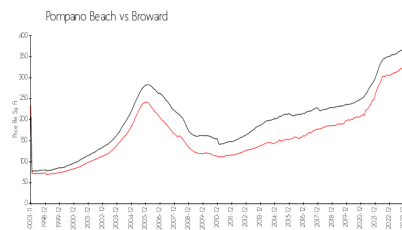

## Market Information

Palm Aire 121: \$212/sq. ft.  
Pompano Beach: \$308/sq. ft.

Pompano Beach: \$308/sq. ft.  
Broward: \$351/sq. ft.