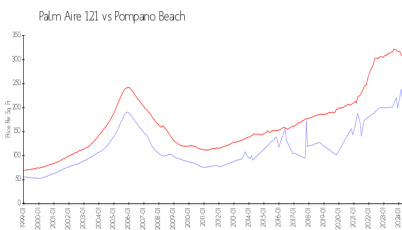

## Market Information

Palm Aire 121: \$212/sq. ft.  
Pompano Beach: \$308/sq. ft.

Pompano Beach: \$308/sq. ft.  
Broward: \$351/sq. ft.