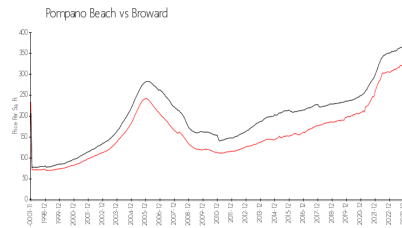

Market Information

Palm Aire 16: $230/sq. ft.
Pompano Beach: $308/sq. ft.

Pompano Beach: $308/sq. ft.
Broward: $351/sq. ft.

Inventory for Sale

Palm Aire 16	1%
Pompano Beach	3%
Broward	4%

Avg. Time to Close Over Last 12 Months

Palm Aire 16	61 days
Pompano Beach	72 days
Broward	67 days