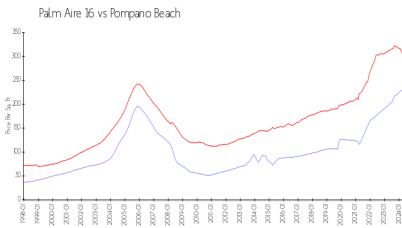

Market Information

Palm Aire 16: $230/sq. ft.
Pompano Beach: $308/sq. ft.

Pompano Beach: $308/sq. ft.
Broward: $351/sq. ft.

Inventory for Sale

Palm Aire 16	1%
Pompano Beach	3%
Broward	4%

Avg. Time to Close Over Last 12 Months

Palm Aire 16	61 days
Pompano Beach	72 days
Broward	67 days