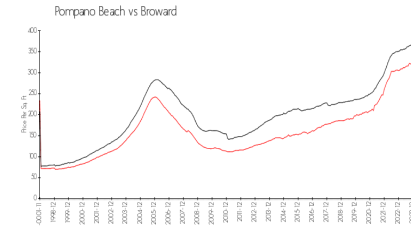

Market Information

Palm Aire 9: $193/sq. ft.
Pompano Beach: $308/sq. ft.

Pompano Beach: $308/sq. ft.
Broward: $351/sq. ft.

Inventory for Sale

Palm Aire 9	6%
Pompano Beach	3%
Broward	4%

Avg. Time to Close Over Last 12 Months

Palm Aire 9	63 days
Pompano Beach	73 days
Broward	67 days