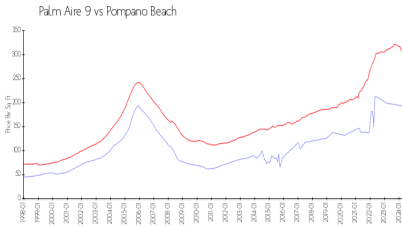

Market Information

Palm Aire 9: $193/sq. ft.
Pompano Beach: $308/sq. ft.

Pompano Beach: $308/sq. ft.
Broward: $351/sq. ft.

Inventory for Sale

Palm Aire 9	6%
Pompano Beach	3%
Broward	4%

Avg. Time to Close Over Last 12 Months

Palm Aire 9	63 days
Pompano Beach	73 days
Broward	67 days