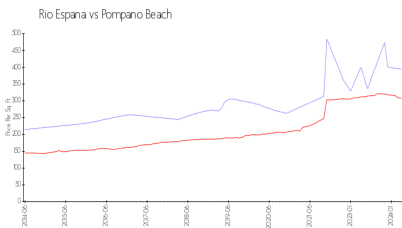

## Market Information

Rio Espana: \$394/sq. ft.  
 Pompano Beach: \$308/sq. ft.

Pompano Beach: \$308/sq. ft.  
 Broward: \$351/sq. ft.