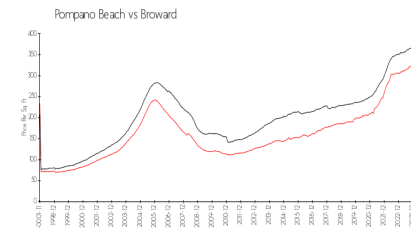

## Market Information

Rio Espana: \$394/sq. ft.  
 Pompano Beach: \$308/sq. ft.

Pompano Beach: \$308/sq. ft.  
 Broward: \$351/sq. ft.