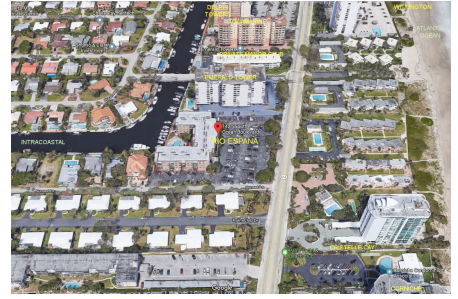

# Rio Espana

1421 S Ocean Blvd, Pompano Beach, FL, Broward 33062

Rio Espana Condominium  
 Address: 1421 S Ocean Blvd,  
 Pompano Beach, FL 33062  
 Phone: +1 954-786-0023

Built in 1981 - 103 units - 5 floors