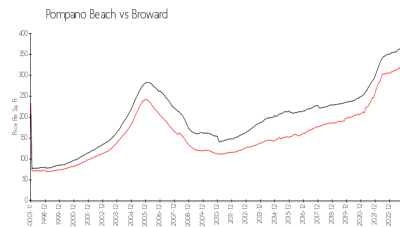

Market Information

Waterford Point: $256/sq. ft.
Pompano Beach: $308/sq. ft.

Pompano Beach: $308/sq. ft.
Broward: $351/sq. ft.

Inventory for Sale

Waterford Point	5%
Pompano Beach	3%
Broward	4%

Avg. Time to Close Over Last 12 Months

Waterford Point	110 days
Pompano Beach	73 days
Broward	67 days