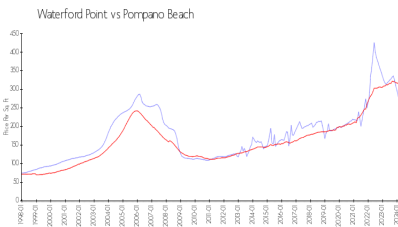

Market Information

Waterford Point: $256/sq. ft.
Pompano Beach: $308/sq. ft.

Pompano Beach: $308/sq. ft.
Broward: $351/sq. ft.

Inventory for Sale

Waterford Point	5%
Pompano Beach	3%
Broward	4%

Avg. Time to Close Over Last 12 Months

Waterford Point	110 days
Pompano Beach	73 days
Broward	67 days