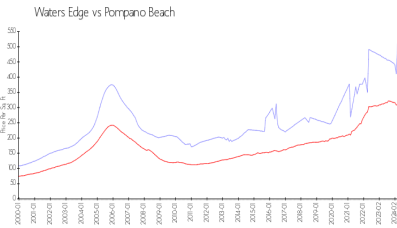

Waters Edge

2611 N Riverside Dr, Pompano Beach, FL, Broward 33062

Building Information

Number of units: 78
 Number of active listings for rent: 1
 Number of active listings for sale: 0
 Building inventory for sale:
 Number of sales over the last 12 months: 0%
 Number of sales over the last 6 months: 4
 Number of sales over the last 3 months: 2

Water's Edge Condominium Association
 2611 N Riverside Dr, Pompano Beach,
 FL 33062
 (954)943-7714
<http://thewatersedgecondo.com/>

Built in 1973 - 78 units - 11 floors

Market Information

Waters Edge:	\$509/sq. ft.	Pompano Beach:	\$308/sq. ft.
Pompano Beach:	\$308/sq. ft.	Broward:	\$351/sq. ft.