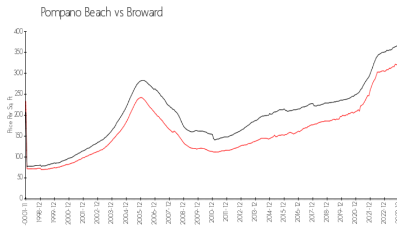

Market Information

Waters Edge:	$509/sq. ft.	Pompano Beach:	$308/sq. ft.
Pompano Beach:	$308/sq. ft.	Broward:	$351/sq. ft.

Inventory for Sale

Waters Edge
Pompano Beach
0%%

Broward

Avg. Time to Close Over Last 12 Months

Waters Edge	25 days
Pompano Beach	73 days
Broward	67 days