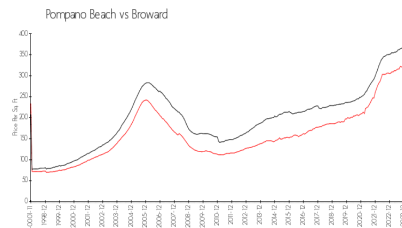

Market Information

Wittington: $451/sq. ft.
Pompano Beach: $308/sq. ft.

Pompano Beach: $308/sq. ft.
Broward: $351/sq. ft.

Inventory for Sale

Wittington	1%
Pompano Beach	3%
Broward	4%

Avg. Time to Close Over Last 12 Months

Wittington	76 days
Pompano Beach	72 days
Broward	67 days