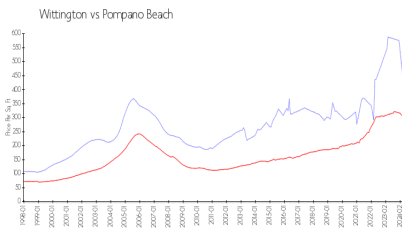

Market Information

Wittington: $451/sq. ft.
Pompano Beach: $308/sq. ft.

Pompano Beach: $308/sq. ft.
Broward: $351/sq. ft.

Inventory for Sale

Wittington	1%
Pompano Beach	3%
Broward	4%

Avg. Time to Close Over Last 12 Months

Wittington	76 days
Pompano Beach	72 days
Broward	67 days