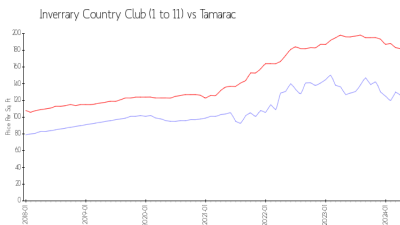

## Market Information

Inverrary Country Club \$126/sq. ft.  
 (1 to 11):  
 Tamarac: \$182/sq. ft.

Tamarac: \$182/sq. ft.  
 Broward: \$351/sq. ft.