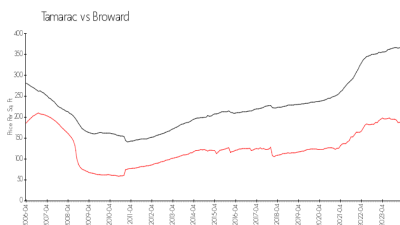

## Market Information

Inverrary Country Club \$126/sq. ft.  
 (1 to 11):  
 Tamarac: \$182/sq. ft.

Tamarac: \$182/sq. ft.  
 Broward: \$351/sq. ft.