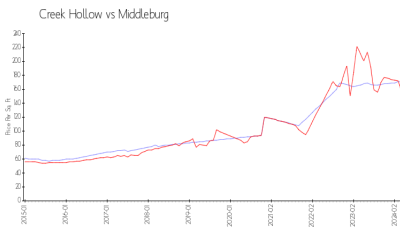

## Market Information

Creek Hollow: \$171/sq. ft.  
 Middleburg: \$156/sq. ft.

Middleburg: \$156/sq. ft.  
 Clay: \$159/sq. ft.