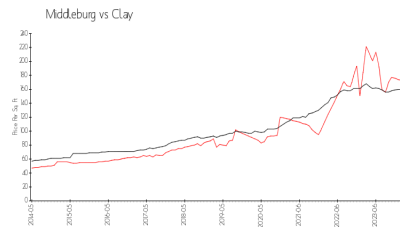

## Market Information

Creek Hollow: \$171/sq. ft.  
 Middleburg: \$156/sq. ft.

Middleburg: \$156/sq. ft.  
 Clay: \$159/sq. ft.