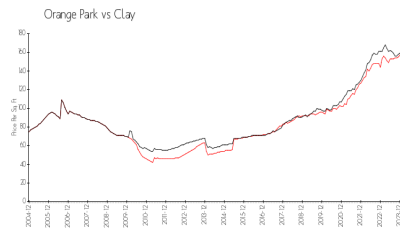

Brighton Village 1

101-406 Kettering Wy, Orange Park, FL, Clay 32073

Building Information

Number of units:	51
Number of active listings for rent:	0
Number of active listings for sale:	1
Building inventory for sale:	1%
Number of sales over the last 12 months:	2
Number of sales over the last 6 months:	0
Number of sales over the last 3 months:	0

Built in 1975 - 51 units - 2 floors

Market Information

Brighton Village 1: \$112/sq. ft.
Orange Park: \$158/sq. ft.

Orange Park: \$158/sq. ft.
Clay: \$159/sq. ft.

Inventory for Sale

Brighton Village 1	1%
Orange Park	1%
Clay	0%