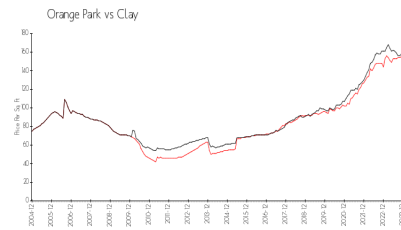

Cottages at Oakleaf Plant (The)

3750 Silver Bluff Blvd, Orange Park, FL, Clay 32065

Building Information

Number of units:	240
Number of active listings for rent:	0
Number of active listings for sale:	2
Building inventory for sale:	0%
Number of sales over the last 12 months:	13
Number of sales over the last 6 months:	3
Number of sales over the last 3 months:	1

OakLeaf POA
 PO Box 440549
 Jacksonville FL 32222
 904-806-2006
<https://oakleafpoa.com/contact-us/>

Built in 2006 - 240 units - 2 floors

Market Information

Cottages at Oakleaf Plant (The): \$144/sq. ft.
 Orange Park: \$158/sq. ft.