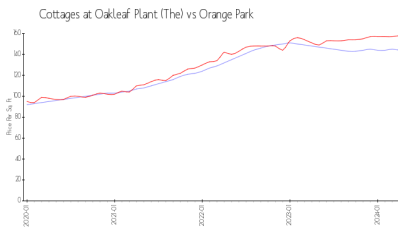

Cottages at Oakleaf Plant (The)

3750 Silver Bluff Blvd, Orange Park, FL, Clay 32065

Building Information

Number of units:	240
Number of active listings for rent:	0
Number of active listings for sale:	2
Building inventory for sale:	0%
Number of sales over the last 12 months:	13
Number of sales over the last 6 months:	3
Number of sales over the last 3 months:	1

OakLeaf POA
 PO Box 440549
 Jacksonville FL 32222
 904-806-2006
<https://oakleafpoa.com/contact-us/>

Built in 2006 - 240 units - 2 floors

Market Information

Cottages at Oakleaf Plant (The): \$144/sq. ft.
 Orange Park: \$158/sq. ft.