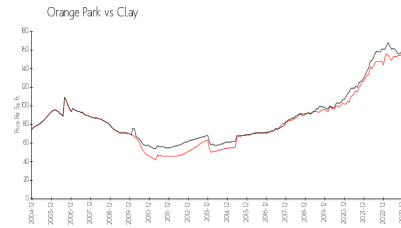

## Market Information

Coventry at Oakleaf Plantation: \$152/sq. ft.  
 Orange Park: \$158/sq. ft.

Orange Park: \$158/sq. ft.  
 Clay: \$159/sq. ft.