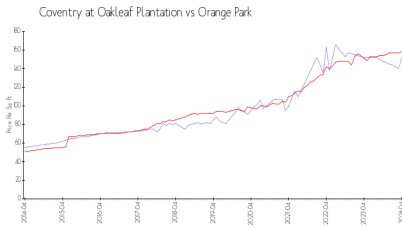

## Market Information

Coventry at Oakleaf Plantation: \$152/sq. ft.  
 Orange Park: \$158/sq. ft.

Orange Park: \$158/sq. ft.  
 Clay: \$159/sq. ft.