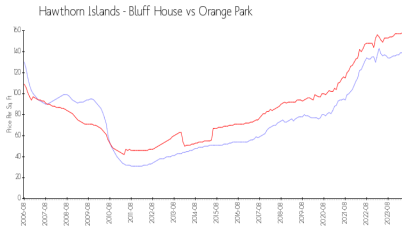

Market Information

Hawthorn Islands - Bluff House: $139/sq. ft.
Orange Park: $158/sq. ft.

Orange Park: $158/sq. ft.
Clay: $159/sq. ft.

Inventory for Sale

Hawthorn Islands - Bluff House
Orange Park
0%%

Clay

Avg. Time to Close Over Last 12 Months

Hawthorn Islands - Bluff House: n/a
Orange Park: 22 days
Clay: 22 days