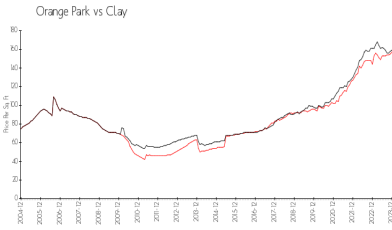

## Market Information

Hawthorn Islands - Bluff House: \$139/sq. ft.  
 Orange Park: \$158/sq. ft.

Orange Park: \$158/sq. ft.  
 Clay: \$159/sq. ft.