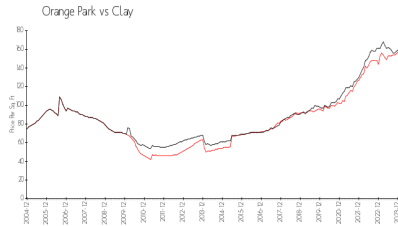

Built in 1986 - 24 units - 3 floors

Market Information

River Oak: \$248/sq. ft.
 Orange Park: \$158/sq. ft.

Orange Park: \$158/sq. ft.
 Clay: \$159/sq. ft.

Inventory for Sale

River Oak
 Orange Park
 0%%

Clay