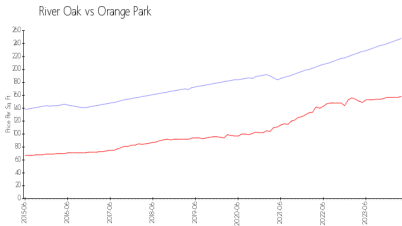

Built in 1986 - 24 units - 3 floors

Market Information

River Oak: \$248/sq. ft.
 Orange Park: \$158/sq. ft.

Orange Park: \$158/sq. ft.
 Clay: \$159/sq. ft.

Inventory for Sale

River Oak
 Orange Park
 0%%

Clay