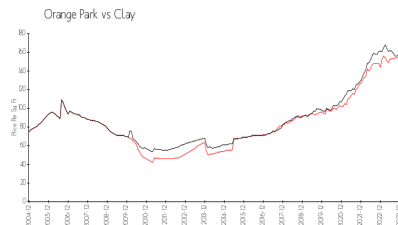

Twelve Oaks Association Inc
1316 Plainfield Avenue
Orange Park, FL 32073
Phone: (904) 541-0015

Built in 1983 - 48 units - 2 floors

Market Information

Twelve Oaks: \$145/sq. ft.
Orange Park: \$158/sq. ft.