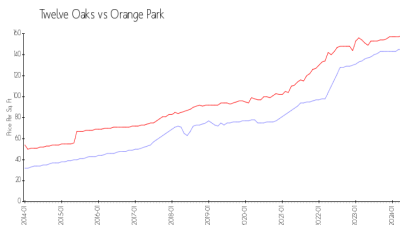

Twelve Oaks Association Inc
1316 Plainfield Avenue
Orange Park, FL 32073
Phone: (904) 541-0015

Built in 1983 - 48 units - 2 floors

Market Information

Twelve Oaks: \$145/sq. ft.
Orange Park: \$158/sq. ft.