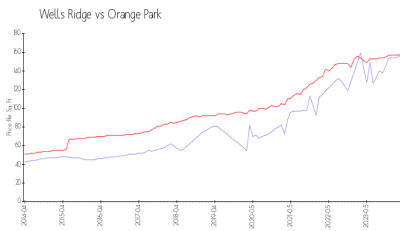

Built in 1985 - 121 units - 2 floors

Market Information

Wells Ridge: \$156/sq. ft.
Orange Park: \$158/sq. ft.

Orange Park: \$158/sq. ft.
Clay: \$159/sq. ft.

Inventory for Sale

Wells Ridge
Orange Park
0%%

Clay