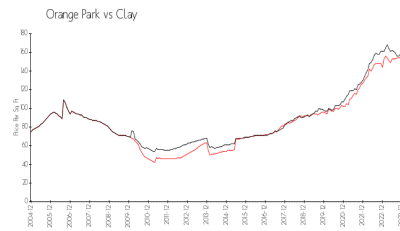

Built in 1985 - 121 units - 2 floors

Market Information

Wells Ridge: \$156/sq. ft.
Orange Park: \$158/sq. ft.

Orange Park: \$158/sq. ft.
Clay: \$159/sq. ft.

Inventory for Sale

Wells Ridge
Orange Park
0%%

Clay