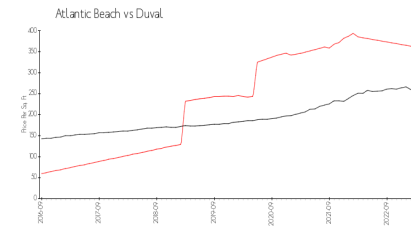

Scheidel Court

1101-1130 Scheidel Ct, Atlantic Beach, FL, Duval 32233

Building Information

Number of units: 20
 Number of active listings for rent: 0
 Number of active listings for sale: 0
 Building inventory for sale:
 Number of sales over the last 12 months: 0%
 Number of sales over the last 6 months: 0
 Number of sales over the last 3 months: 0

Built in 2006 - 20 units - 2 floors

Market Information

Scheidel Court: \$248/sq. ft.
 Atlantic Beach: \$361/sq. ft.

Atlantic Beach: \$361/sq. ft.
 Duval: \$222/sq. ft.

Inventory for Sale

Scheidel Court
 Atlantic Beach
 0% %