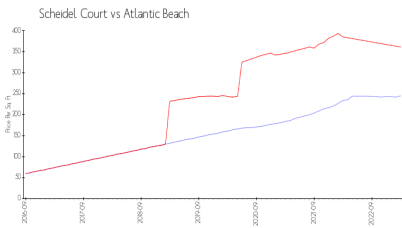

Scheidel Court

1101-1130 Scheidel Ct, Atlantic Beach, FL, Duval 32233

Building Information

Number of units: 20
 Number of active listings for rent: 0
 Number of active listings for sale: 0
 Building inventory for sale:
 Number of sales over the last 12 months: 0%
 Number of sales over the last 6 months: 0
 Number of sales over the last 3 months: 0

Built in 2006 - 20 units - 2 floors

Market Information

Scheidel Court: \$248/sq. ft.
 Atlantic Beach: \$361/sq. ft.

Atlantic Beach: \$361/sq. ft.
 Duval: \$222/sq. ft.

Inventory for Sale

Scheidel Court
 Atlantic Beach
 0% %