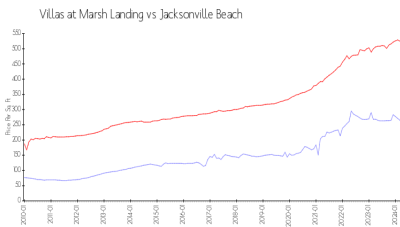

Villas at Marsh Landing: \$259/sq. ft.
 Jacksonville Beach: \$523/sq. ft.

Jacksonville Beach: \$523/sq. ft.
 Duval: \$222/sq. ft.

Inventory for Sale

Villas at Marsh Landing	1%
Jacksonville Beach	2%
Duval	1%