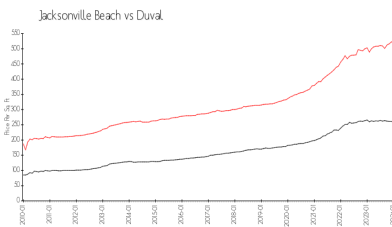

Market Information

Villas at Marsh Landing: $259/sq. ft.
Jacksonville Beach: $523/sq. ft.

Jacksonville Beach: $523/sq. ft.
Duval: $222/sq. ft.

Inventory for Sale

Villas at Marsh Landing	1%
Jacksonville Beach	2%
Duval	1%

Avg. Time to Close Over Last 12 Months

Villas at Marsh Landing	n/a
Jacksonville Beach	37 days
Duval	45 days