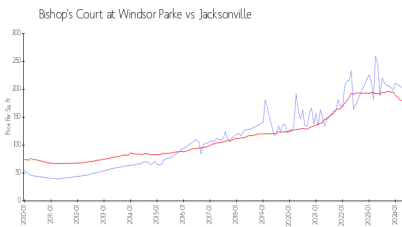

Bishop's Court at Windsor Parke: \$203/sq. ft.
 Jacksonville: \$180/sq. ft.

Jacksonville: \$180/sq. ft.
 Duval: \$222/sq. ft.

Inventory for Sale

Bishop's Court at Windsor Parke	0%
Jacksonville	1%
Duval	1%