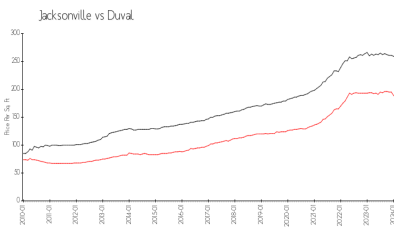

Bishop's Court at Windsor Parke: \$203/sq. ft.
 Jacksonville: \$180/sq. ft.

Jacksonville: \$180/sq. ft.
 Duval: \$222/sq. ft.

Inventory for Sale

Bishop's Court at Windsor Parke	0%
Jacksonville	1%
Duval	1%