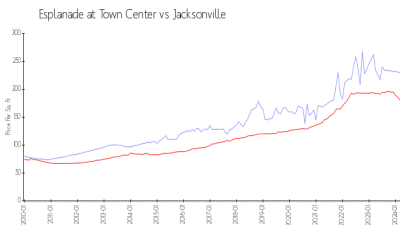

## Market Information

Esplanade at Town Center: \$231/sq. ft.  
 Jacksonville: \$180/sq. ft.

Jacksonville: \$180/sq. ft.  
 Duval: \$222/sq. ft.