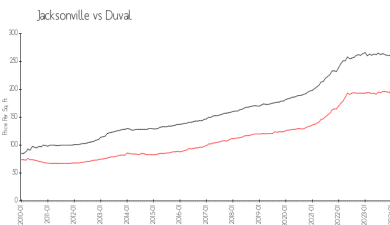

## Market Information

Esplanade at Town Center: \$231/sq. ft.  
 Jacksonville: \$180/sq. ft.

Jacksonville: \$180/sq. ft.  
 Duval: \$222/sq. ft.