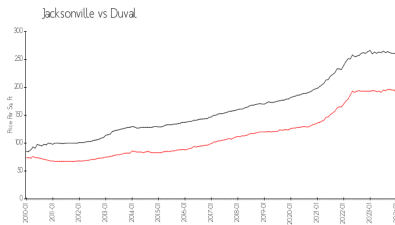

Jacksonville: \$180/sq. ft.
 Duval: \$222/sq. ft.

Inventory for Sale

Golfview	2%
Jacksonville	1%
Duval	1%

Avg. Time to Close Over Last 12 Months

Golfview	n/a
Jacksonville	50 days
Duval	47 days