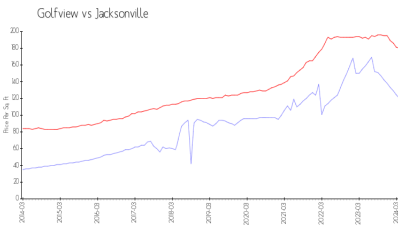

Market Information

Golfview: $120/sq. ft.
Jacksonville: $180/sq. ft.