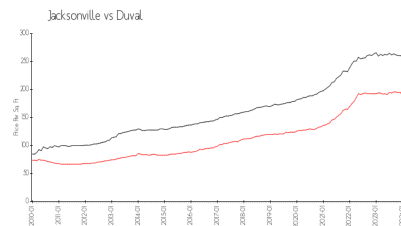

Built in 2005 - 76 units - 6 floors

Market Information

Palazzo: \$306/sq. ft.
Jacksonville: \$180/sq. ft.

Jacksonville: \$180/sq. ft.
Duval: \$222/sq. ft.

Inventory for Sale

Palazzo
Jacksonville
0%%

Duval

Avg. Time to Close Over Last 12 Months