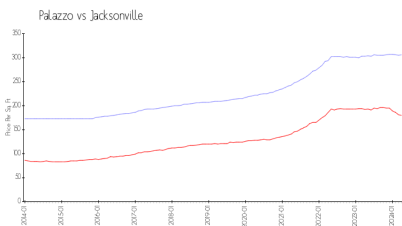

Built in 2005 - 76 units - 6 floors

Market Information

Palazzo: \$306/sq. ft.
Jacksonville: \$180/sq. ft.

Jacksonville: \$180/sq. ft.
Duval: \$222/sq. ft.

Inventory for Sale

Palazzo
Jacksonville
0%%

Duval

Avg. Time to Close Over Last 12 Months