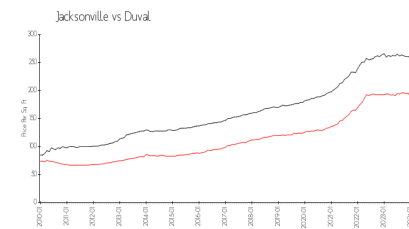

Pottsburg Crossing: \$182/sq. ft.
 Jacksonville: \$180/sq. ft.

Jacksonville: \$180/sq. ft.
 Duval: \$222/sq. ft.

Inventory for Sale

Pottsburg Crossing	0%
Jacksonville	1%
Duval	1%

Avg. Time to Close Over Last 12 Months