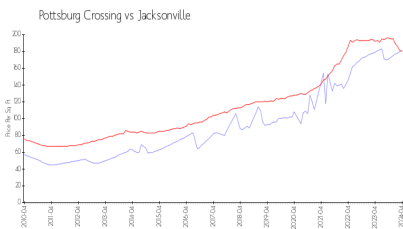

Pottsburg Crossing: \$182/sq. ft.
 Jacksonville: \$180/sq. ft.

Jacksonville: \$180/sq. ft.
 Duval: \$222/sq. ft.

Inventory for Sale

Pottsburg Crossing	0%
Jacksonville	1%
Duval	1%

Avg. Time to Close Over Last 12 Months