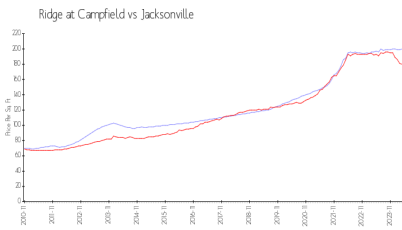

Ridge at Campfield

11166-11424 Campfield Cir, Jacksonville, FL, Duval 32256

Building Information

Number of units: 106
 Number of active listings for rent: 0
 Number of active listings for sale: 0
 Building inventory for sale:
 Number of sales over the last 12 months: 0%
 Number of sales over the last 6 months: 0
 Number of sales over the last 3 months: 0

Campfield Condominium Association Inc
 11251 Campfield Dr,
 Jacksonville, FL 32256
 (904) 519-0647

Built in 2005 - 106 units - 2 floors

Market Information

Ridge at Campfield: \$200/sq. ft.
 Jacksonville: \$180/sq. ft.