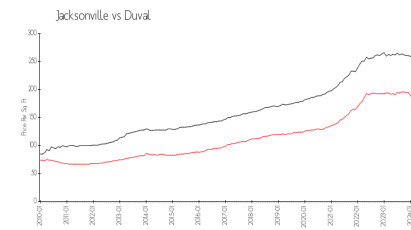

Campfield Condominium Association Inc
 11251 Campfield Dr,
 Jacksonville, FL 32256
 (904) 519-0647

Built in 2005 - 106 units - 2 floors

Market Information

Ridge at Campfield: \$200/sq. ft.
 Jacksonville: \$180/sq. ft.

Jacksonville: \$180/sq. ft.
 Duval: \$222/sq. ft.

Inventory for Sale

Ridge at Campfield
 Jacksonville
 0%%

Duval

Avg. Time to Close Over Last 12 Months

Ridge at Campfield 2 days
 Jacksonville 46 days
 Duval 45 days