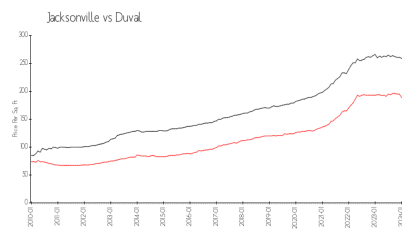

Sail Cove Condominium Assoc Inc
 Jacksonville, FL 32246
 (904) 928-3867

Built in 1996 - 280 units - 2 floors

Market Information

Sail Cove: \$197/sq. ft.
 Jacksonville: \$180/sq. ft.

Jacksonville: \$180/sq. ft.
 Duval: \$222/sq. ft.