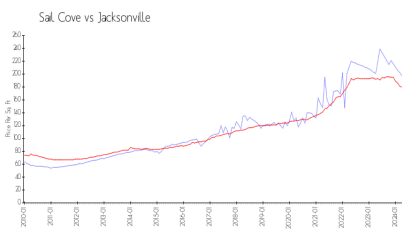

Sail Cove Condominium Assoc Inc
 Jacksonville, FL 32246
 (904) 928-3867

Built in 1996 - 280 units - 2 floors

Market Information

Sail Cove: \$197/sq. ft.
 Jacksonville: \$180/sq. ft.

Jacksonville: \$180/sq. ft.
 Duval: \$222/sq. ft.