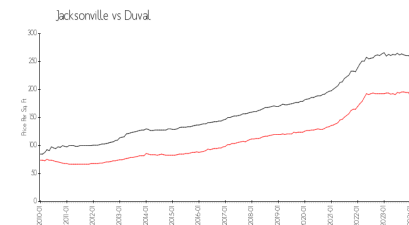

## Market Information

Tides at Sweewater: \$169/sq. ft.  
 Jacksonville: \$180/sq. ft.

Jacksonville: \$180/sq. ft.  
 Duval: \$222/sq. ft.