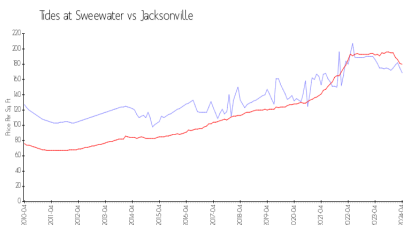

## Market Information

Tides at Sweewater: \$169/sq. ft.  
 Jacksonville: \$180/sq. ft.

Jacksonville: \$180/sq. ft.  
 Duval: \$222/sq. ft.