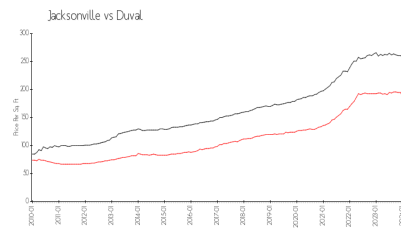

Jacksonville: \$180/sq. ft.
Duval: \$222/sq. ft.

Inventory for Sale

Timber Run	1%
Jacksonville	1%
Duval	1%

Avg. Time to Close Over Last 12 Months

Timber Run	80 days
Jacksonville	46 days
Duval	45 days