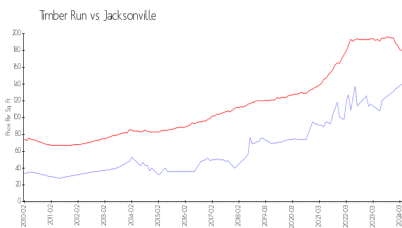

Market Information

Timber Run: $140/sq. ft.
Jacksonville: $180/sq. ft.