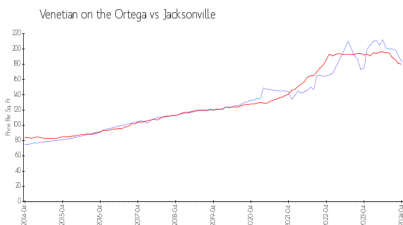

## Market Information

Venetian on the Ortega: \$183/sq. ft.  
 Jacksonville: \$180/sq. ft.

Jacksonville: \$180/sq. ft.  
 Duval: \$222/sq. ft.