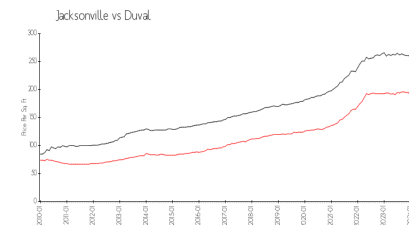

## Market Information

Venetian on the Ortega: \$183/sq. ft.  
 Jacksonville: \$180/sq. ft.

Jacksonville: \$180/sq. ft.  
 Duval: \$222/sq. ft.