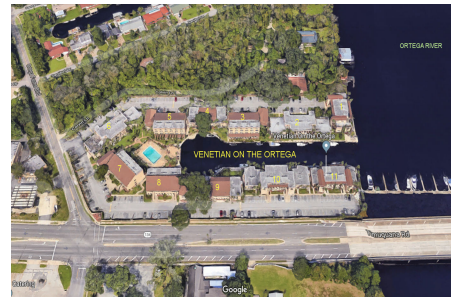

# Venetian on the Ortega

5375 Ortega Farms Blvd, Jacksonville, FL, Duval 32210

Venetian On the Ortega  
 Address: 5375 Ortega Farms Blvd, Jacksonville, FL 32210  
 Phone: +1 904-317-3259  
<http://venetianhoa.com/>

Built in 1969 - 138 units - 4 floors

## Market Information

Venetian on the Ortega: \$183/sq. ft.  
 Jacksonville: \$180/sq. ft.

Jacksonville: \$180/sq. ft.  
 Duval: \$222/sq. ft.