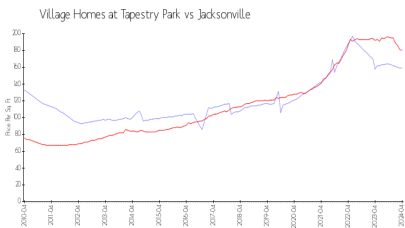

## Market Information

Village Homes at Tapestry Park: \$159/sq. ft.  
 Jacksonville: \$180/sq. ft.

Jacksonville: \$180/sq. ft.  
 Duval: \$222/sq. ft.