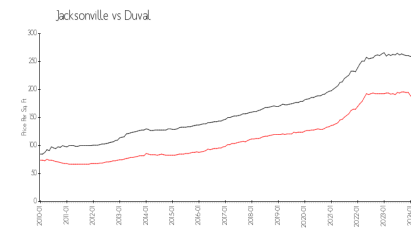

## Market Information

Village Homes at Tapestry Park: \$159/sq. ft.  
 Jacksonville: \$180/sq. ft.

Jacksonville: \$180/sq. ft.  
 Duval: \$222/sq. ft.