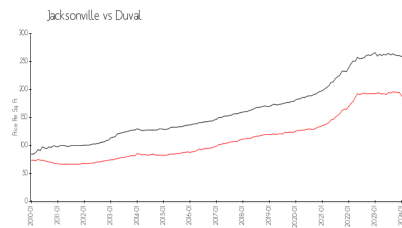

Willow Ridge

3711 Kirkpatrick Cir, Jacksonville, FL, Duval 32210

Building Information

Number of units:	192
Number of active listings for rent:	3
Number of active listings for sale:	1
Building inventory for sale:	0%
Number of sales over the last 12 months:	10
Number of sales over the last 6 months:	1
Number of sales over the last 3 months:	1

Willow Ridge
 Condominium Association, Inc
 5455 A1a S Saint Augustine, FL 32080
 Phone: (904) 908-4970

Built in 2006 - 192 units - 2 floors

Market Information

Willow Ridge: \$135/sq. ft.
 Jacksonville: \$180/sq. ft.