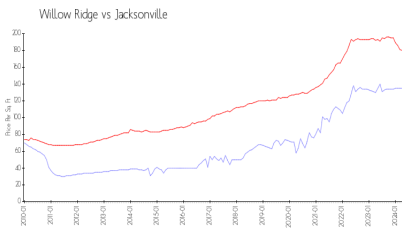

Willow Ridge

3711 Kirkpatrick Cir, Jacksonville, FL, Duval 32210

Building Information

Number of units:	192
Number of active listings for rent:	3
Number of active listings for sale:	1
Building inventory for sale:	0%
Number of sales over the last 12 months:	10
Number of sales over the last 6 months:	1
Number of sales over the last 3 months:	1

Willow Ridge
 Condominium Association, Inc
 5455 A1a S Saint Augustine, FL 32080
 Phone: (904) 908-4970

Built in 2006 - 192 units - 2 floors

Market Information

Willow Ridge: \$135/sq. ft.
 Jacksonville: \$180/sq. ft.

Jacksonville: \$180/sq. ft.
 Duval: \$222/sq. ft.

Inventory for Sale

Willow Ridge	0%
Jacksonville	1%
Duval	1%

Avg. Time to Close Over Last 12 Months

Willow Ridge	n/a
Jacksonville	50 days
Duval	47 days