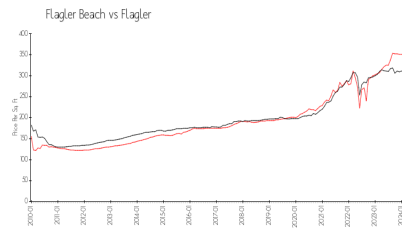

Bridgewater Condo Association
2001 Palm Drive
Flagler Beach, FL 32136
Phone: (386) 439-3492

Built in 2004 - 36 units - 2 floors

Market Information

Bridgewater: \$215/sq. ft.
Flagler Beach: \$350/sq. ft.

Flagler Beach: \$350/sq. ft.
Flagler: \$346/sq. ft.