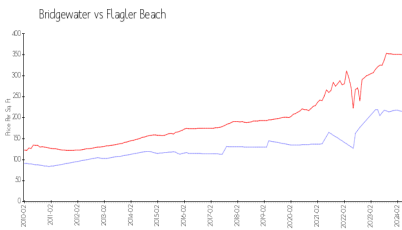

Bridgewater Condo Association
2001 Palm Drive
Flagler Beach, FL 32136
Phone: (386) 439-3492

Built in 2004 - 36 units - 2 floors

Market Information

Bridgewater: \$215/sq. ft.
Flagler Beach: \$350/sq. ft.

Flagler Beach: \$350/sq. ft.
Flagler: \$346/sq. ft.