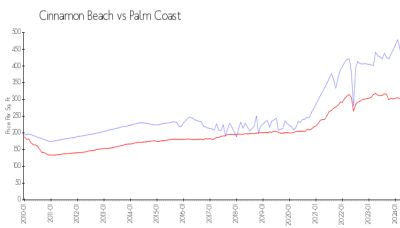

Market Information

Cinnamon Beach: $422/sq. ft.
Palm Coast: $303/sq. ft.