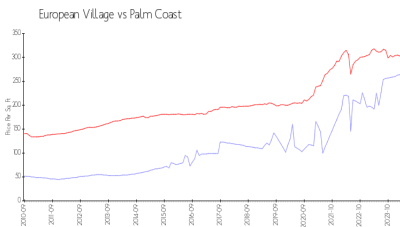

Market Information

European Village: $265/sq. ft.
Palm Coast: $303/sq. ft.

Palm Coast: $303/sq. ft.
Flagler: $346/sq. ft.

Inventory for Sale

European Village	8%
Palm Coast	5%
Flagler	5%

Avg. Time to Close Over Last 12 Months

European Village	70 days
Palm Coast	73 days
Flagler	72 days