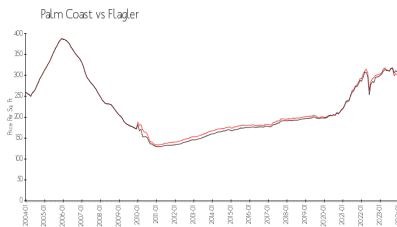

Market Information

European Village: $265/sq. ft.
Palm Coast: $303/sq. ft.

Palm Coast: $303/sq. ft.
Flagler: $346/sq. ft.

Inventory for Sale

European Village	8%
Palm Coast	5%
Flagler	5%

Avg. Time to Close Over Last 12 Months

European Village	70 days
Palm Coast	73 days
Flagler	72 days