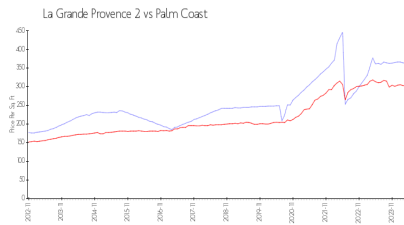

Market Information

La Grande Provence 2: $362/sq. ft.
Palm Coast: $303/sq. ft.