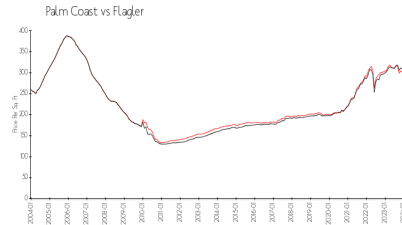

Palm Coast: $303/sq. ft.
Flagler: $346/sq. ft.

Inventory for Sale

La Grande Provence 2	2%
Palm Coast	5%
Flagler	5%

Avg. Time to Close Over Last 12 Months

La Grande Provence 2	26 days
Palm Coast	73 days
Flagler	72 days