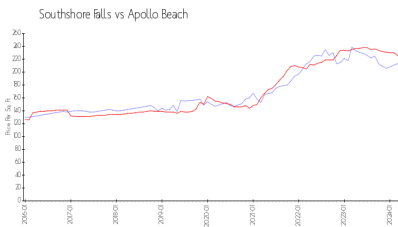

## Market Information

Southshore Falls: \$210/sq. ft.  
 Apollo Beach: \$228/sq. ft.

Apollo Beach: \$228/sq. ft.  
 Hillsborough: \$251/sq. ft.