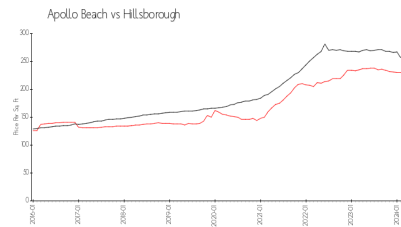

## Market Information

Southshore Falls: \$210/sq. ft.  
 Apollo Beach: \$228/sq. ft.

Apollo Beach: \$228/sq. ft.  
 Hillsborough: \$251/sq. ft.