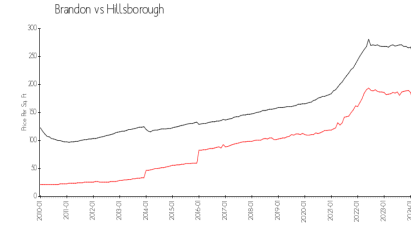

Chelsea Manor

2601-2661 Chelsea Manor Blvd, Brandon, FL, Hillsborough 33510

Building Information

Number of units:	122
Number of active listings for rent:	0
Number of active listings for sale:	1
Building inventory for sale:	0%
Number of sales over the last 12 months:	6
Number of sales over the last 6 months:	3
Number of sales over the last 3 months:	1

Built in 2003 - 122 units - 2 floors

Market Information

Chelsea Manor: \$196/sq. ft.
 Brandon: \$186/sq. ft.

Brandon: \$186/sq. ft.
 Hillsborough: \$251/sq. ft.

Inventory for Sale

Chelsea Manor	0%
Brandon	1%
Hillsborough	2%

Avg. Time to Close Over Last 12 Months

Chelsea Manor	26 days
Brandon	34 days
Hillsborough	44 days