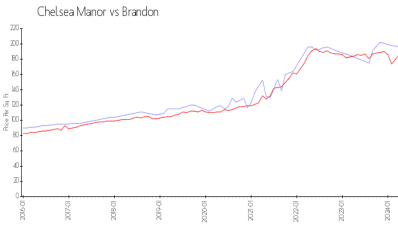

Chelsea Manor

2601-2661 Chelsea Manor Blvd, Brandon, FL, Hillsborough 33510

Building Information

Number of units:	122
Number of active listings for rent:	0
Number of active listings for sale:	1
Building inventory for sale:	0%
Number of sales over the last 12 months:	6
Number of sales over the last 6 months:	3
Number of sales over the last 3 months:	1

Built in 2003 - 122 units - 2 floors

Market Information

Chelsea Manor: \$196/sq. ft.
 Brandon: \$186/sq. ft.

Brandon: \$186/sq. ft.
 Hillsborough: \$251/sq. ft.

Inventory for Sale

Chelsea Manor	0%
Brandon	1%
Hillsborough	2%

Avg. Time to Close Over Last 12 Months

Chelsea Manor	26 days
Brandon	34 days
Hillsborough	44 days