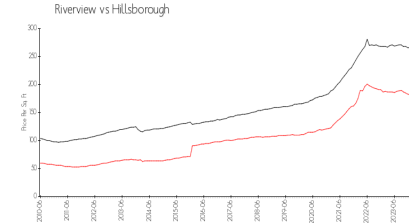

## Market Information

Villa Serena: \$163/sq. ft.  
Riverview: \$178/sq. ft.

Riverview: \$178/sq. ft.  
Hillsborough: \$251/sq. ft.