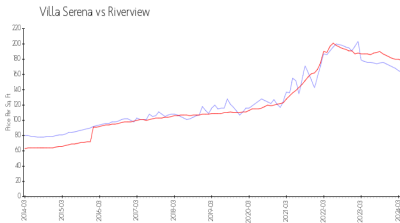

## Market Information

Villa Serena: \$163/sq. ft.  
Riverview: \$178/sq. ft.

Riverview: \$178/sq. ft.  
Hillsborough: \$251/sq. ft.