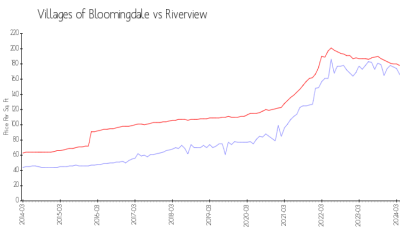

Villages of Bloomingdale

6004-6022 Portsdale Pl, Riverview, FL, Hillsborough 33578

Building Information

Number of units: 376
 Number of active listings for rent: 2
 Number of active listings for sale: 8
 Building inventory for sale: 2%
 Number of sales over the last 12 months: 29
 Number of sales over the last 6 months: 11
 Number of sales over the last 3 months: 5

Villages of Bloomingdale
 Apartment & Condo Building
 Address 6301 Valleydale Dr
 Riverview, Florida 33578
 Phone +1 813-623-3418

Built in 2006 - 376 units - 2 floors

Market Information

Villages of Bloomingdale: \$166/sq. ft.
 Riverview: \$178/sq. ft.

Riverview: \$178/sq. ft.
 Hillsborough: \$251/sq. ft.

Inventory for Sale

Villages of Bloomingdale 2%
 Riverview 2%
 Hillsborough 2%

Avg. Time to Close Over Last 12 Months

Villages of Bloomingdale 43 days
 Riverview 43 days
 Hillsborough 43 days