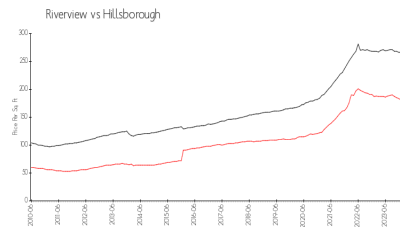

Villages of Bloomingdale

6004-6022 Portsdale Pl, Riverview, FL, Hillsborough 33578

Building Information

Number of units: 376
 Number of active listings for rent: 2
 Number of active listings for sale: 8
 Building inventory for sale: 2%
 Number of sales over the last 12 months: 29
 Number of sales over the last 6 months: 11
 Number of sales over the last 3 months: 5

Villages of Bloomingdale
 Apartment & Condo Building
 Address 6301 Valleydale Dr
 Riverview, Florida 33578
 Phone +1 813-623-3418

Built in 2006 - 376 units - 2 floors

Market Information

Villages of Bloomingdale: \$166/sq. ft.
 Riverview: \$178/sq. ft.

Riverview: \$178/sq. ft.
 Hillsborough: \$251/sq. ft.

Inventory for Sale

Villages of Bloomingdale 2%
 Riverview 2%
 Hillsborough 2%

Avg. Time to Close Over Last 12 Months

Villages of Bloomingdale 43 days
 Riverview 43 days
 Hillsborough 43 days