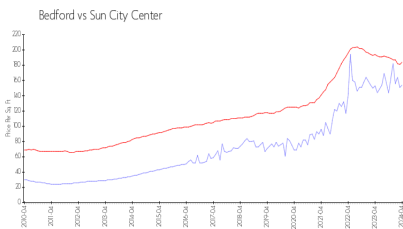

## Market Information

Bedford:	\$154/sq. ft.	Sun City Center:	\$184/sq. ft.
Sun City Center:	\$184/sq. ft.	Hillsborough:	\$251/sq. ft.