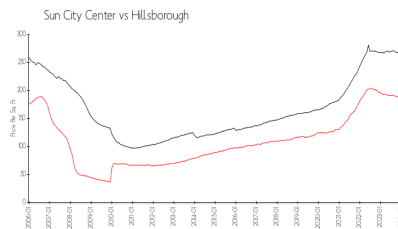

## Market Information

Bedford:	\$154/sq. ft.	Sun City Center:	\$184/sq. ft.
Sun City Center:	\$184/sq. ft.	Hillsborough:	\$251/sq. ft.