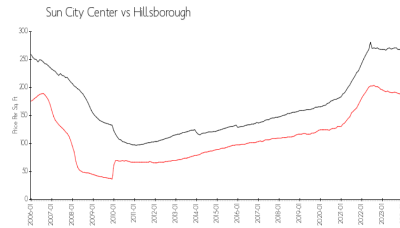

1904 Clubhouse Dr
 Sun City Center
 Ph: 813-642-8790
 URL: <http://kpscc.com/>

Market Information

Brookfield: \$149/sq. ft.
 Sun City Center: \$184/sq. ft.

Sun City Center: \$184/sq. ft.
 Hillsborough: \$251/sq. ft.