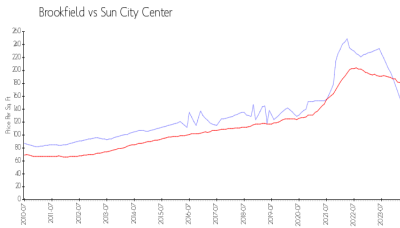

1904 Clubhouse Dr
 Sun City Center
 Ph: 813-642-8790
 URL: <http://kpscc.com/>

Market Information

Brookfield: \$149/sq. ft.
 Sun City Center: \$184/sq. ft.

Sun City Center: \$184/sq. ft.
 Hillsborough: \$251/sq. ft.