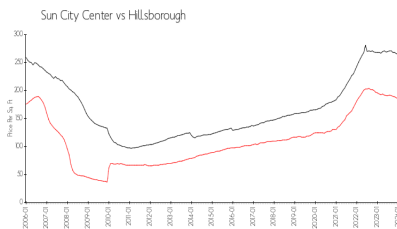

1904 Clubhouse Dr
 Sun City Center
Ph: 813-642-8790
URL: <http://kpscc.com/>

Market Information

Cambridge: \$152/sq. ft.
 Sun City Center: \$184/sq. ft.

Sun City Center: \$184/sq. ft.
 Hillsborough: \$251/sq. ft.