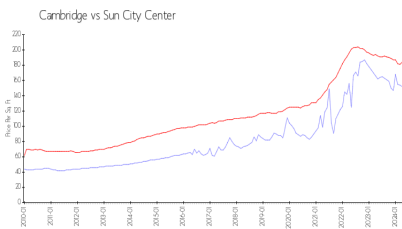

Built in 1975 - 284 units - 1 floor

Sun City Center Community Association

1009 North Pebble Beach Blv
 Sun City Center
Ph: 813-633-3500
URL: <http://www.suncitycenter.org/association.html>

Kings Point Community

1904 Clubhouse Dr
 Sun City Center
Ph: 813-642-8790
URL: <http://kpscc.com/>

Market Information

Cambridge: \$152/sq. ft.
 Sun City Center: \$184/sq. ft.

Sun City Center: \$184/sq. ft.
 Hillsborough: \$251/sq. ft.