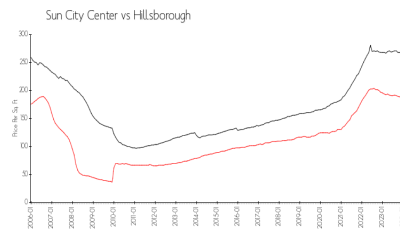

## Market Information

Corinth: \$209/sq. ft.  
 Sun City Center: \$184/sq. ft.

Sun City Center: \$184/sq. ft.  
 Hillsborough: \$251/sq. ft.