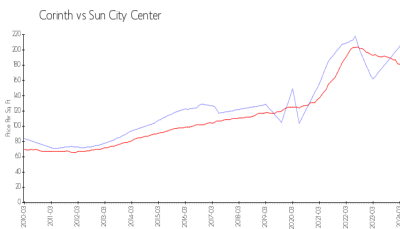

## Market Information

Corinth: \$209/sq. ft.  
 Sun City Center: \$184/sq. ft.

Sun City Center: \$184/sq. ft.  
 Hillsborough: \$251/sq. ft.