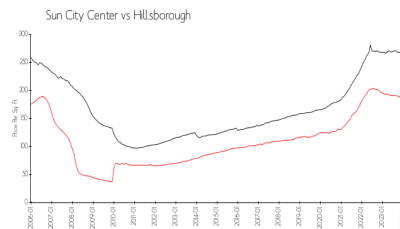

1904 Clubhouse Dr

Sun City Center

Ph: 813-642-8790

URL: <http://kpscc.com/>

Market Information

Dorchester: \$152/sq. ft.
Sun City Center: \$184/sq. ft.

Sun City Center: \$184/sq. ft.
Hillsborough: \$251/sq. ft.