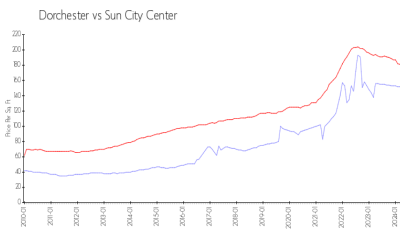

1904 Clubhouse Dr

Sun City Center

Ph: 813-642-8790

URL: <http://kpscc.com/>

Market Information

Dorchester: \$152/sq. ft.
Sun City Center: \$184/sq. ft.

Sun City Center: \$184/sq. ft.
Hillsborough: \$251/sq. ft.