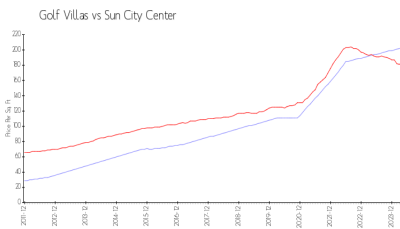

Ph: 813-642-8790

URL: <http://kpscc.com/>

Built in 1986 - 12 units - 1 floor

Market Information

Golf Villas: \$203/sq. ft.
Sun City Center: \$184/sq. ft.

Sun City Center: \$184/sq. ft.
Hillsborough: \$251/sq. ft.