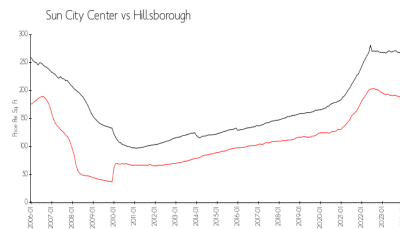

Ph: 813-642-8790

URL: <http://kpscc.com/>

Built in 1986 - 12 units - 1 floor

Market Information

Golf Villas: \$203/sq. ft.
Sun City Center: \$184/sq. ft.

Sun City Center: \$184/sq. ft.
Hillsborough: \$251/sq. ft.