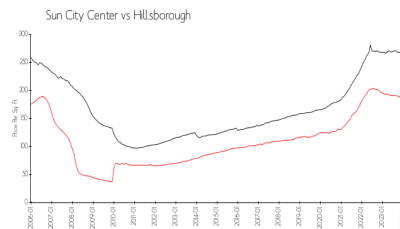

Ph: 813-642-8790

URL: <http://kpscc.com/>

Built in 2003 - 76 units - 1 floor

Market Information

Grantham: \$195/sq. ft.
Sun City Center: \$184/sq. ft.

Sun City Center: \$184/sq. ft.
Hillsborough: \$251/sq. ft.