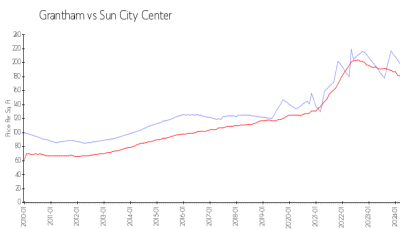

Ph: 813-642-8790

URL: <http://kpscc.com/>

Built in 2003 - 76 units - 1 floor

Market Information

Grantham: \$195/sq. ft.
Sun City Center: \$184/sq. ft.

Sun City Center: \$184/sq. ft.
Hillsborough: \$251/sq. ft.