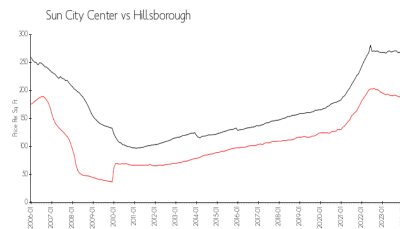

1904 Clubhouse Dr

Sun City Center

Ph: 813-642-8790

URL: <http://kpscc.com/>

Market Information

Highgate I: \$182/sq. ft.
Sun City Center: \$184/sq. ft.

Sun City Center: \$184/sq. ft.
Hillsborough: \$251/sq. ft.