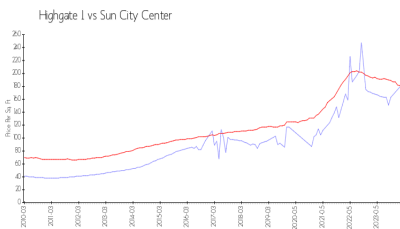

1904 Clubhouse Dr

Sun City Center

Ph: 813-642-8790

URL: <http://kpscc.com/>

Market Information

Highgate I: \$182/sq. ft.
Sun City Center: \$184/sq. ft.

Sun City Center: \$184/sq. ft.
Hillsborough: \$251/sq. ft.