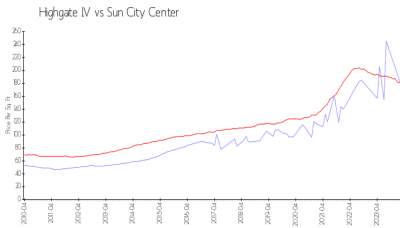

1904 Clubhouse Dr
 Sun City Center
 Ph: 813-642-8790
 URL: <http://kpscc.com/>

Market Information

Highgate IV: \$172/sq. ft.
 Sun City Center: \$184/sq. ft.

Sun City Center: \$184/sq. ft.
 Hillsborough: \$251/sq. ft.