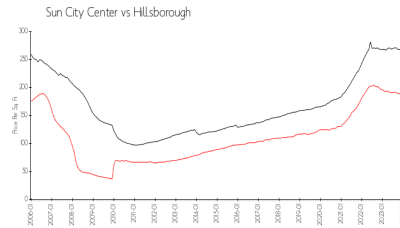

1904 Clubhouse Dr
 Sun City Center
 Ph: 813-642-8790
 URL: <http://kpscc.com/>

Market Information

Highgate IV: \$172/sq. ft.
 Sun City Center: \$184/sq. ft.

Sun City Center: \$184/sq. ft.
 Hillsborough: \$251/sq. ft.