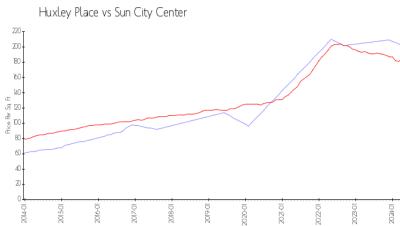

Built in 1978 - 11 units - 1 floor

Market Information

Huxley Place: \$202/sq. ft.
 Sun City Center: \$184/sq. ft.

Sun City Center: \$184/sq. ft.
 Hillsborough: \$251/sq. ft.

Inventory for Sale

Huxley Place
 Sun City Center
 0%%