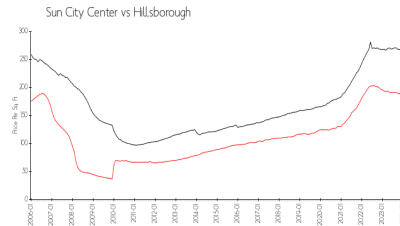

Built in 1978 - 11 units - 1 floor

Market Information

Huxley Place: \$202/sq. ft.
 Sun City Center: \$184/sq. ft.

Sun City Center: \$184/sq. ft.
 Hillsborough: \$251/sq. ft.

Inventory for Sale

Huxley Place
 Sun City Center
 0%%