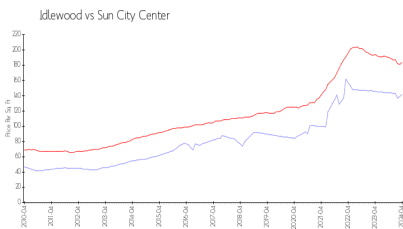

1904 Clubhouse Dr
Sun City Center

Ph: 813-642-8790

URL: <http://kpscc.com/>

Market Information

Idlewood: \$142/sq. ft.
Sun City Center: \$184/sq. ft.

Sun City Center: \$184/sq. ft.
Hillsborough: \$251/sq. ft.