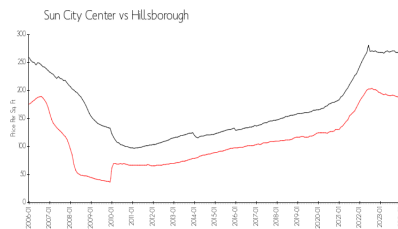

1904 Clubhouse Dr
Sun City Center

Ph: 813-642-8790

URL: <http://kpscc.com/>

Market Information

Idlewood: \$142/sq. ft.
Sun City Center: \$184/sq. ft.

Sun City Center: \$184/sq. ft.
Hillsborough: \$251/sq. ft.