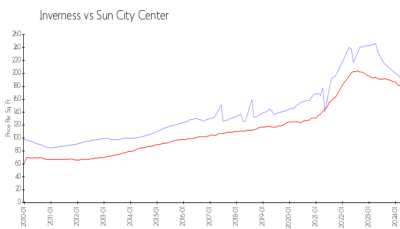

Ph: 813-642-8790

URL: <http://kpscc.com/>

Built in 2003 - 86 units - 1 floor

Market Information

Inverness: \$191/sq. ft.
Sun City Center: \$184/sq. ft.

Sun City Center: \$184/sq. ft.
Hillsborough: \$251/sq. ft.