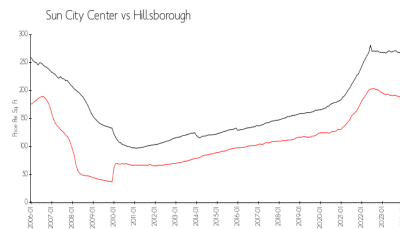

Ph: 813-642-8790

URL: <http://kpscc.com/>

Built in 2003 - 86 units - 1 floor

Market Information

Inverness: \$191/sq. ft.
Sun City Center: \$184/sq. ft.

Sun City Center: \$184/sq. ft.
Hillsborough: \$251/sq. ft.